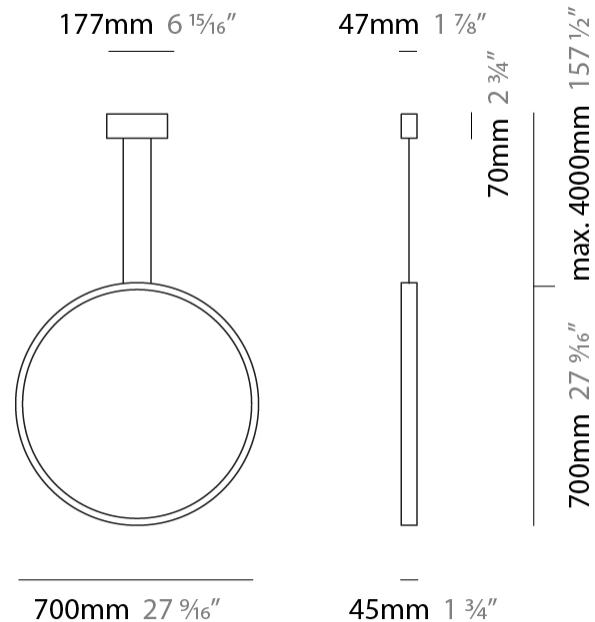

GENERAL

Series: Assolo _____
Brand: Cini & Nils _____
Division: Design _____
Mounting Type: Suspension _____
Mounting Location: Ceiling _____
Subcategory: Ambient _____

PHYSICAL

Shape: Round _____
Diameter (mm): 700 _____
Diameter (in): 27 ⁹/₁₆ _____
Width (mm): 45 _____
Width (in): 1 ³/₄ _____
Height (mm): 700 _____
Height (in): 27 ⁹/₁₆ _____
Max. Overall Height (mm): 4700 _____
Max. Overall Height (in): 185 ¹/₁₆ _____
Light Distribution: Indirect _____
Weight (kg): 5.4 _____
Weight (lbs): 11.9 _____
Fixture Finish: WHI / BLK / MGD _____
Fixture Material: Aluminum _____

ELECTRICAL

Lamp Type: LED _____
Input Wattage (W): 27 _____
Total Output Wattage (W): 25 _____
Dimming: Tri-Mode (Non-Dimming and Phase Dimming (120Vac only and 0-10V Dimming) _____
Driver Included: Yes _____
Driver Location: Integrated _____
Driver Type: Constant Current - Universal _____
Driver Class: Class 2 _____
Input Voltage (V): 120 - 277 _____
Constant Current (MA): 700 _____

LED

Number of LEDs: 1 _____
Color Temperature (°K): 2800 _____
Nominal Lumen (lm): 2900 _____
CRI: >90 CRI _____
Lamp Life (hrs): 50000 _____

OPTICAL

RATINGS AND CERTIFICATIONS

Certified By: Certified for North American Standards _____
IP rating: IP20 _____