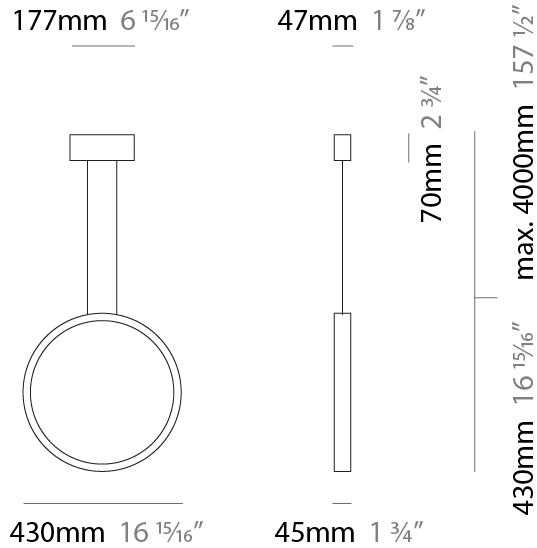

ASSOLO SUSPENSION

D31005-

base number   Finish
Options

1. To build a product code in our configurator select the specify button on the base model # product page
2. To build a manual product code on this datasheet choose from the options listed below in blue font and add the suffix to the base model #

GENERAL

Series: Assolo
Brand: Cini & Nils
Division: Design
Mounting Type: Suspension
Mounting Location: Ceiling
Subcategory: Ambient

PHYSICAL

Shape: Round
Diameter (mm): 430
Diameter (in): 16 ¹⁵/₁₆
Width (mm): 45
Width (in): 1 ³/₄
Height (mm): 430
Height (in): 16 ¹⁵/₁₆
Max. Overall Height (mm): 4430
Max. Overall Height (in): 174 ⁷/₁₆
Light Distribution: Indirect
Weight (kg): 3.5
Weight (lbs): 7.7
Fixture Finish: WHI / BLK / MGD
Fixture Material: Aluminum
Upon Request: Any custom colour

ELECTRICAL

Lamp Type: LED
Input Wattage (W): 27
Total Output Wattage (W): 25
Dimming: Tri-Mode (Non-Dimming and Phase Dimming (120Vac only) and 0-10V Dimming)
Driver Included: Yes
Driver Location: Integrated
Driver Type: Constant Current - Universal
Driver Class: Class 2
Input Voltage (V): 120 - 277
Constant Current (MA): 700

LED

Color Temperature (°K): 2800
Nominal Lumen (lm): 2900
CRI: >90 CRI
Lamp Life (hrs): 50000
Upon Request: 3000K / 3500K / 4000K

OPTICAL

RATINGS AND CERTIFICATIONS

Certified By: Certified for North American Standards
IP rating: IP20