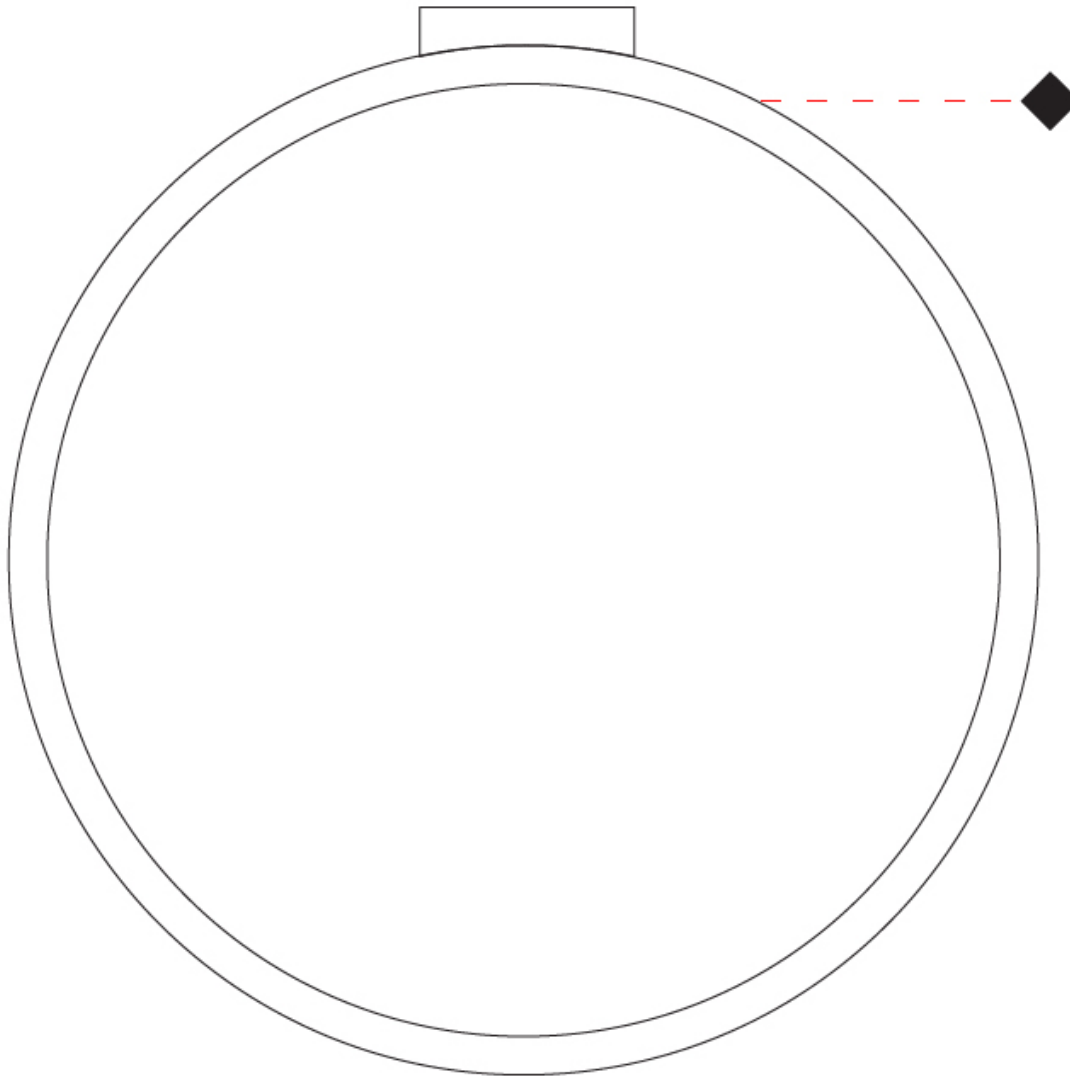

D32017-

PROJECT

TYPE

SPECIFIER

QUANTITY

DATE

D