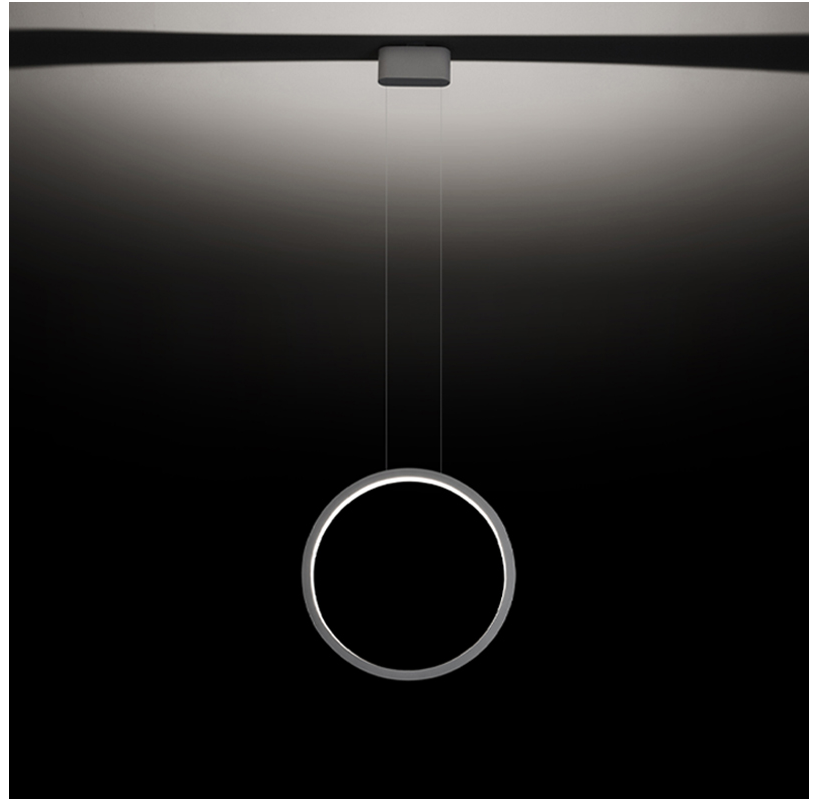

ASSOLO SUSPENSION

D31005-

base number   Finish
Options

1. To build a product code in our configurator select the specify button on the base model # product page
2. To build a manual product code on this datasheet choose from the options listed below in blue font and add the suffix to the base model #

GENERAL

Series: Assolo
Brand: Cini & Nils
Division: Design
Mounting Type: Suspension
Mounting Location: Ceiling
Subcategory: Ambient

PHYSICAL

Shape: Round
Diameter (mm): 430
Diameter (in): 16 ¹⁵/₁₆
Width (mm): 45
Width (in): 1 ³/₄
Height (mm): 430
Height (in): 16 ¹⁵/₁₆
Max. Overall Height (mm): 4430
Max. Overall Height (in): 174 ⁷/₁₆
Light Distribution: Indirect
Weight (kg): 3.5
Weight (lbs): 7.7
Fixture Finish: WHI / BLK / MGD
Fixture Material: Aluminum
Upon Request: Any custom colour

ELECTRICAL

Lamp Type: LED
Input Wattage (W): 27
Total Output Wattage (W): 25
Dimming: Tri-Mode (Non-Dimming and Phase Dimming (120Vac only) and 0-10V Dimming)
Driver Included: Yes
Driver Location: Integrated
Driver Type: Constant Current - Universal
Driver Class: Class 2
Input Voltage (V): 120 - 277
Constant Current (MA): 700

LED

Color Temperature (°K): 2800
Nominal Lumen (lm): 2900
CRI: >90 CRI
Lamp Life (hrs): 50000
Upon Request: 3000K / 3500K / 4000K

OPTICAL

RATINGS AND CERTIFICATIONS

Certified By: Certified for North American Standards
IP rating: IP20