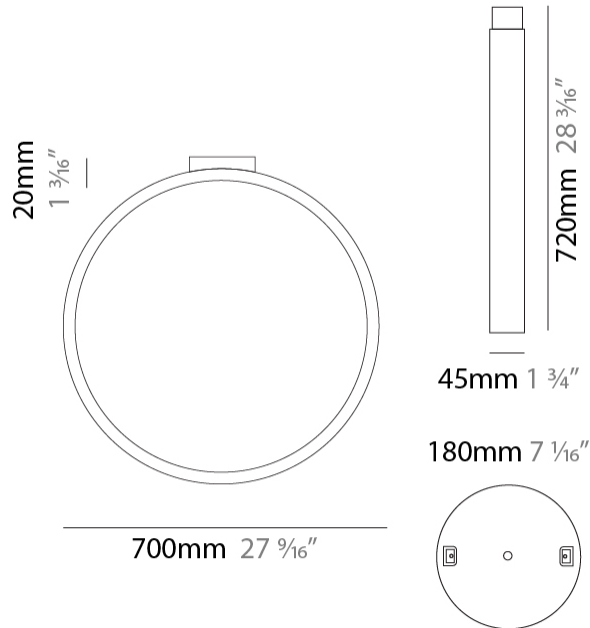

PROJECT	
TYPE	
SPECIFIER	
QUANTITY	
DATE	

ASSOLO SURFACE

D32017-

base number   Finish
Options

1. To build a product code in our configurator select the specify button on the base model # product page
2. To build a manual product code on this datasheet choose from the options listed below in blue font and add the suffix to the base model #

GENERAL

Series: Assolo
Brand: Cini & Nils
Division: Design
Mounting Type: Surface
Mounting Location: Ceiling
Subcategory: Ambient

PHYSICAL

Shape: Round
Diameter (mm): 700
Diameter (in): 27 ⁹/₁₆
Width (mm): 45
Width (in): 1 ³/₄
Height (mm): 720
Height (in): 28 ³/₈
Light Distribution: Indirect
Weight (kg): 4.9
Weight (lbs): 10.8
Fixture Finish: WHI / BLK / MGD
Fixture Material: Aluminum

ELECTRICAL

Lamp Type: LED
Input Wattage (W): 27
Total Output Wattage (W): 25
Dimming: Tri-Mode (Non-Dimming and Phase Dimming (120Vac only) and 0-10V Dimming)
Driver Included: Yes
Driver Location: Integrated
Driver Type: Constant Current - Universal
Driver Class: Class 2
Input Voltage (V): 120 - 277
Constant Current (MA): 700

LED

Color Temperature (°K): 2800
Nominal Lumen (lm): 2900
CRI: >90 CRI
Lamp Life (hrs): 50000

OPTICAL

RATINGS AND CERTIFICATIONS

Certified By: Certified for North American Standards
IP rating: IP20

J-Box cover plate included